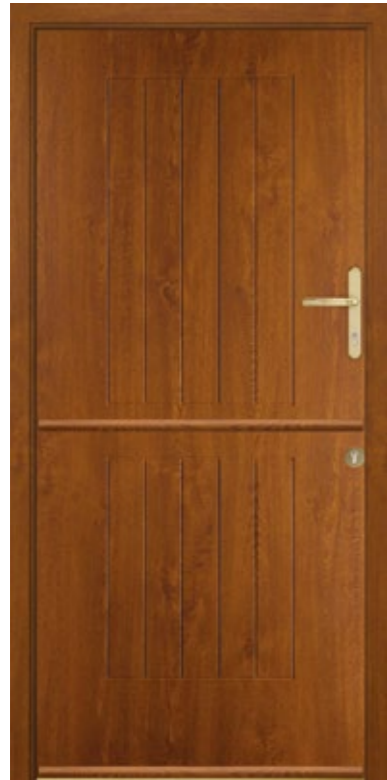

STABLE DOORS

Brecon
Golden Oak