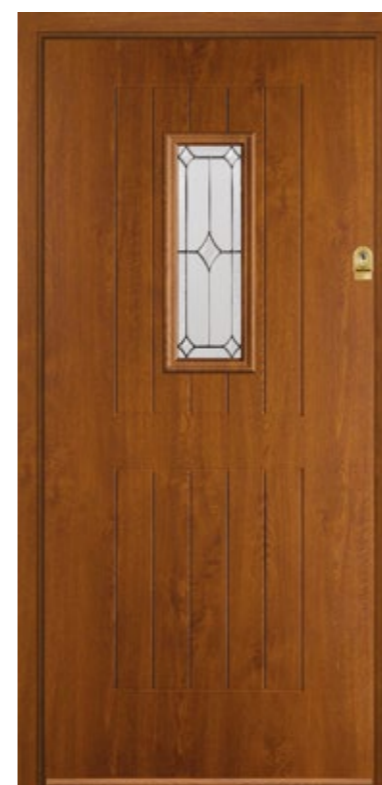

Golden Oak
Riviera