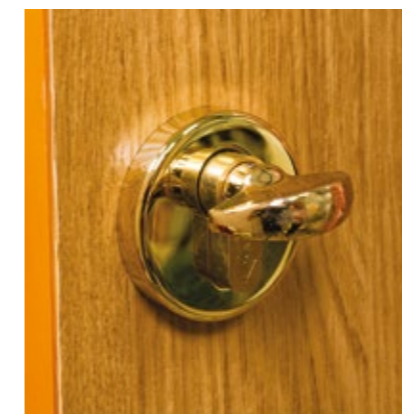

Yale Keyless Entry

Endurance doors can be supplied with a Yale Keyfree locking system with the added feature of a multi – PIN console.

Allowing you to securely lock and unlock your home either by using a remote control fob or by entering your own personal code into a built-in keypad on your door handle.

To allow friends, family or even tradesmen into your home, but without handing out your front door PIN; the multi-PIN console allows you to set a temporary entrance code just for them. After which you have the control of removing the temporary codes and access!

No more fumbling around for keys!

AV2 Remote Entry

Car door remote control locking devices have been around for 25 years, and the thought of having to use a key would seem rather retro nowadays.

Endurance doors can also be fitted with a keyless remote controlled automatic high security multipoint lock. The remote locking system operates as a slam secure lock as soon as the door is closed, reducing the risk of follow on attacks or tailgating.

When leaving your home the lock automatically engages the locking hooks, rendering the property secure from the outside.

To regain entry the remote key fob must be pointed at the door which allows the handle to be pushed down; this disengages the hooks and centre latch to open the door.

The Heritage lock combines the traditional appearance of a Georgian or Edwardian façade, with the latest in high security multi-point locking.

The euro profile locking cylinder of a Heritage lock is a similar height to the traditional round cylinder pull on more traditional doors.