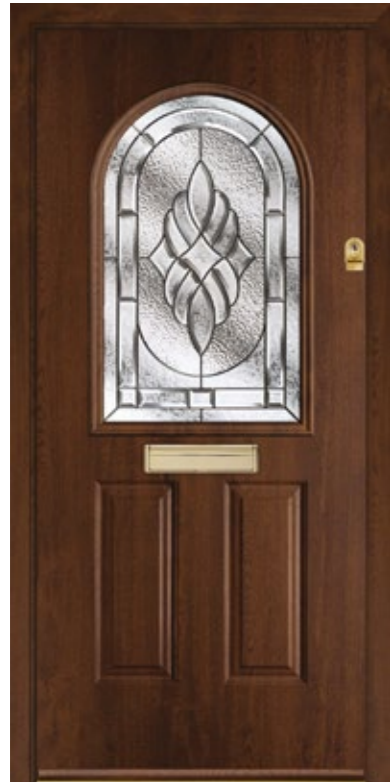

Walnut
Elegance