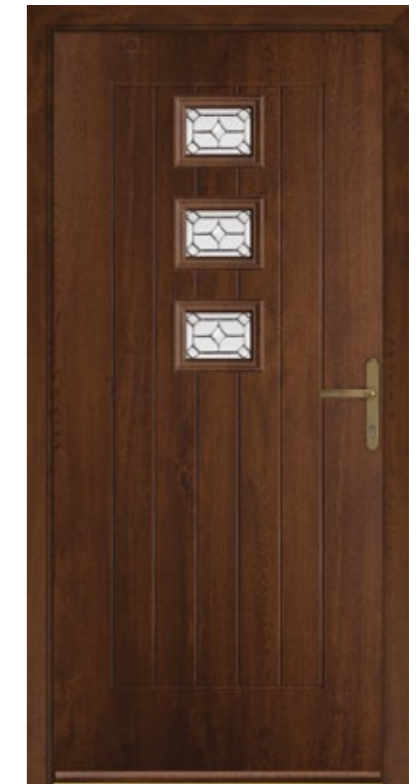

Irish Oak  
Opal

Walnut  
Riviera

A popular choice for country homes, the Coombe door is available with a wide selection of glazing and colour options for ultimate personalisation. A Heritage lock looks fantastic with this style too.