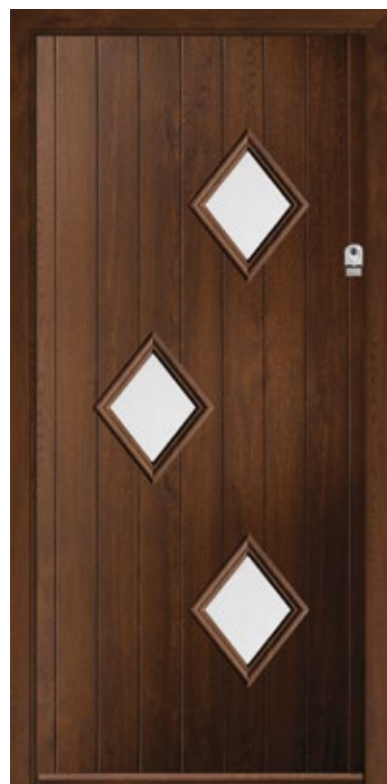

Walnut
Satin