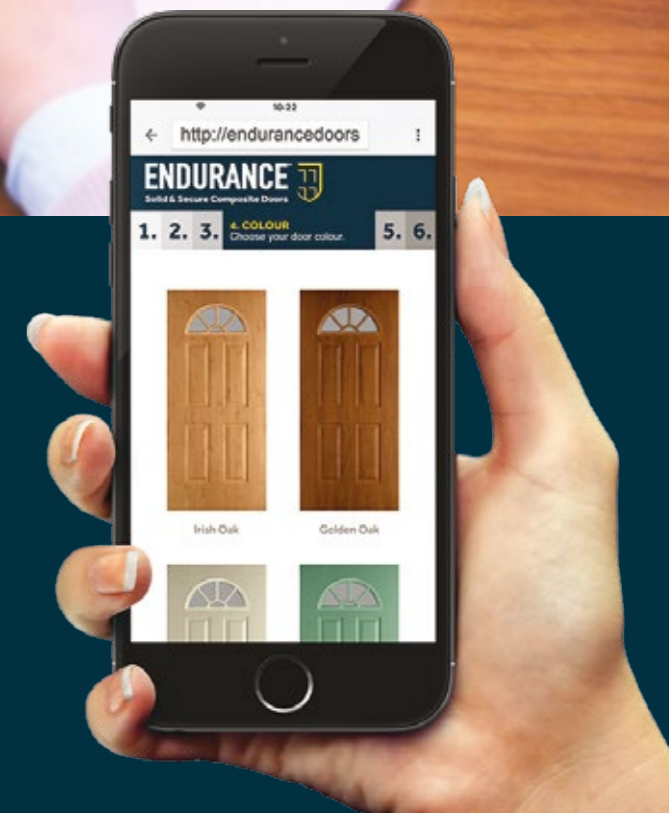

Design the door of your dreams...

The Endurance Doors online door designer features our entire collection of door designs, 16 colours inside and out, and over 30 glazing options to choose from; meaning the door of your dreams is just a few clicks away, plus you can even view it on your own home.