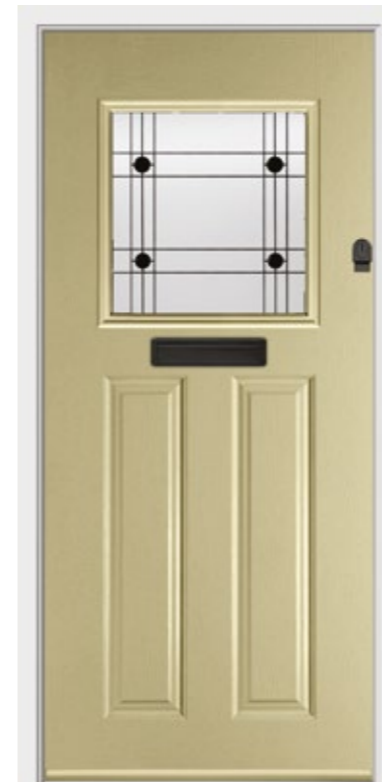

Pebble
Harmony