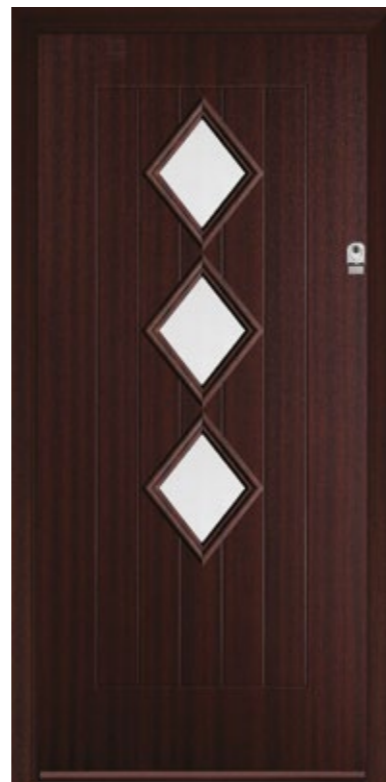

Safe & Secure Glass

Each Endurance door is glazed with 4mm toughened safety glass double or triple glazed - dependent on the glass design to BSEN1279. The sealed unit is secured into the Endurance door using a cassette glazing system that has been independently tested and approved to the PAS 23/24 standards.

Mahogany
Satin